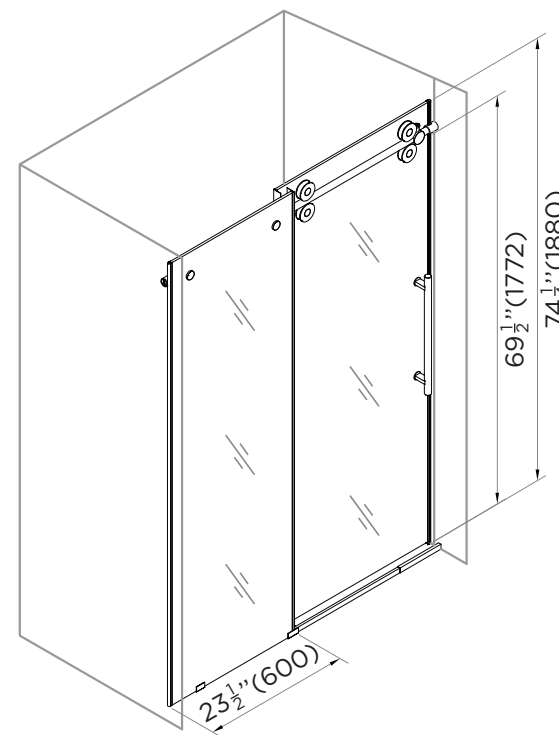

# SHOWER DOOR

## SLIDING FRAMELESS

**48"**

HANDLE DIMENSIONS

*ATTENTION! Dimensions may vary by up to 3/8". It is highly recommended to pull all dimensions of actual model for installation and measuring purposes.*

**MODEL# SDS1-48**