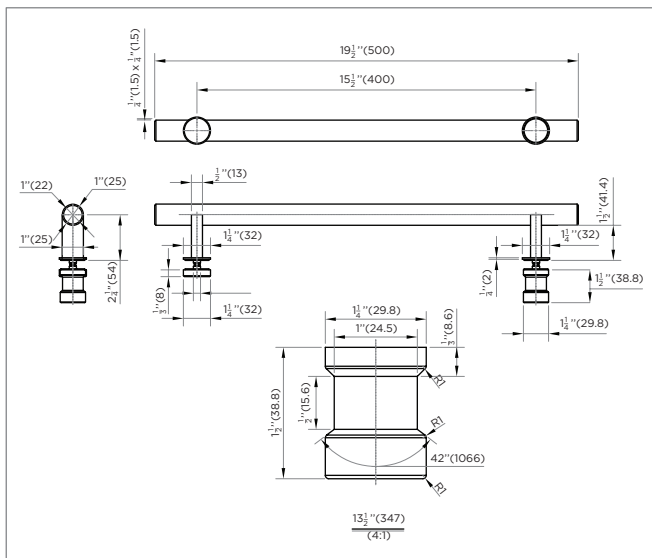

# SHOWER DOOR

## SLIDING FRAMELESS

**48"**

HANDLE DIMENSIONS

*ATTENTION! Dimensions may vary by up to 3/8". It is highly recommended to pull all dimensions of actual model for installation and measuring purposes.*

**MODEL# SDS1-48**