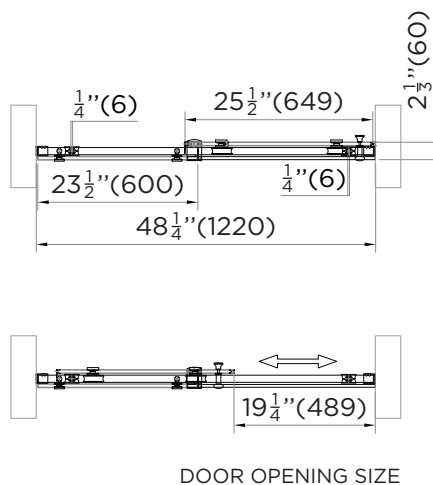

# SHOWER DOOR

## SLIDING FRAMELESS

**48"**

HANDLE DIMENSIONS

*ATTENTION! Dimensions may vary by up to 3/8". It is highly recommended to pull all dimensions of actual model for installation and measuring purposes.*

**MODEL# SDS1-48**